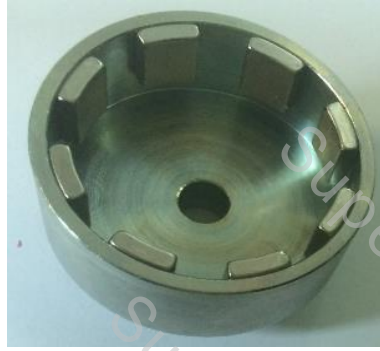

## Product List- Motor Outer Rotor Serials

Item	House		Magnet	
	Size(ODxH)	Material	Material	Poles Number
SPDK-N25/14-15/12	Φ25.2xΦ24.2x15	20# Steel	NdFeB	14
SPDK-N26/04-15/12	Φ26.1xΦ24.1x15	20# Steel	NdFeB	4
SPDK-N36/04-14/10	Φ36xΦ34x14	20# Steel	NdFeB	4
SPDK-N36/04-24/20	Φ36xΦ34x24	20# Steel	NdFeB	4
SPDK-N36/14-22/18	Φ36xΦ34x22	20# Steel	NdFeB	14
SPDK-N36/14-24/20	Φ36xΦ34x24	20# Steel	NdFeB	14
SPDK-N36/14-34/30	Φ36xΦ34x34	20# Steel	NdFeB	14
SPDK-N44/14-29/25	Φ44xΦ42x29	20# Steel	NdFeB	14
SPDK-N44/20-19/15	Φ44xΦ42x19	20# Steel	NdFeB	20
SPDK-N87/12-26.1/25.5	Φ87xΦ71.2x26.16	20# Steel	NdFeB	12
SPDK-N95/04-47.6/12.7	Φ95.3xΦ79.76x47.6	20# Steel	NdFeB	4
SPDK-N101/16-66/3.5	Φ101.6xΦ90.7x66	20# Steel	NdFeB	16
SPDK-N108/10-49/12.7	Φ108xΦ97x49	20# Steel	NdFeB	10
SPDK-N133/24-72/18.5	Φ133.5xΦ123.6x72	20# Steel	NdFeB	24
SPDK-S127/20-104.8/4	Φ127xΦ116.7x104.8	20# Steel	SmCo	20
SPDK-S133/24-63.5/18.5	Φ133.5xΦ123.6x63.5	20# Steel	SmCo	24
SPDK-S152/20-38.1/4	Φ152.4xΦ116.5x38.1	20# Steel	SmCo	20
SPDK-S213/20-38.1/22.5	Φ212.7xΦ175.8x38.1	20# Steel	SmCo	20