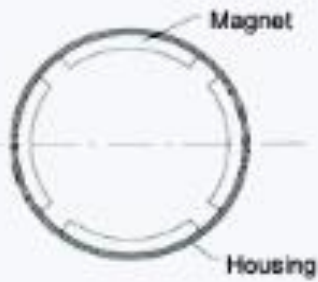

## Product List- Motor Outer Rotor Serials

Item	House		Magnet	
	Size(ODxH)	Material	Material	Poles Number
SPDK-N25/14-15/12	Φ25.2xΦ24.2x15	20# Steel	NdFeB	14
SPDK-N26/04-15/12	Φ26.1xΦ24.1x15	20# Steel	NdFeB	4
SPDK-N36/04-14/10	Φ36xΦ34x14	20# Steel	NdFeB	4
SPDK-N36/04-24/20	Φ36xΦ34x24	20# Steel	NdFeB	4
SPDK-N36/14-22/18	Φ36xΦ34x22	20# Steel	NdFeB	14
SPDK-N36/14-24/20	Φ36xΦ34x24	20# Steel	NdFeB	14
SPDK-N36/14-34/30	Φ36xΦ34x34	20# Steel	NdFeB	14
SPDK-N44/14-29/25	Φ44xΦ42x29	20# Steel	NdFeB	14
SPDK-N44/20-19/15	Φ44xΦ42x19	20# Steel	NdFeB	20
SPDK-N87/12-26.1/25.5	Φ87xΦ71.2x26.16	20# Steel	NdFeB	12
SPDK-N95/04-47.6/12.7	Φ95.3xΦ79.76x47.6	20# Steel	NdFeB	4
SPDK-N101/16-66/3.5	Φ101.6xΦ90.7x66	20# Steel	NdFeB	16
SPDK-N108/10-49/12.7	Φ108xΦ97x49	20# Steel	NdFeB	10
SPDK-N133/24-72/18.5	Φ133.5xΦ123.6x72	20# Steel	NdFeB	24
SPDK-S127/20-104.8/4	Φ127xΦ116.7x104.8	20# Steel	SmCo	20
SPDK-S133/24-63.5/18.5	Φ133.5xΦ123.6x63.5	20# Steel	SmCo	24
SPDK-S152/20-38.1/4	Φ152.4xΦ116.5x38.1	20# Steel	SmCo	20
SPDK-S213/20-38.1/22.5	Φ212.7xΦ175.8x38.1	20# Steel	SmCo	20